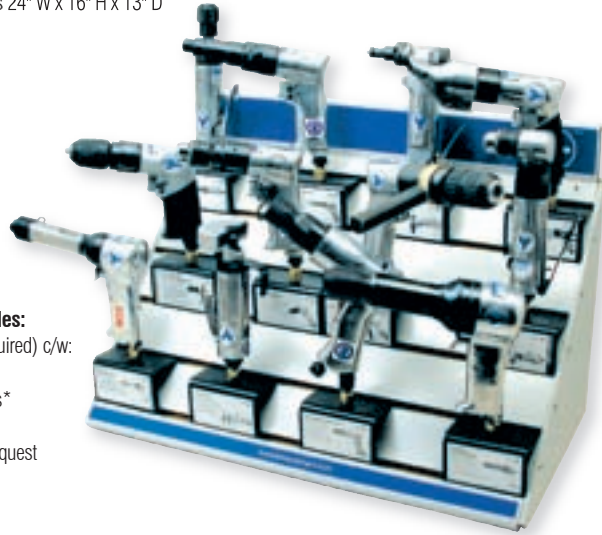

# JOBBER DISPLAY MERCHANDISER

## AIR TOOL

JATDB-12 890625

- Durable plastic material and slot-board for strength
- Space conscious design maximizes return on investment
- Holds 12 tools of your choice:
  - stock exactly the right tools for your business
- Display cards (available on request)
  - provide point of sale information
  - allow for easy restocking
- Wall mount or use as a counter or shelf top display
- Prominently displays tools while offering inventory security
- Measures 24" W x 16" H x 13" D

### Merchandiser Package includes:

- 1 display board (assembly required) c/w:
  - 12 tool holders with display card holders\*
  - Assembly instructions

\* Display cards available on request