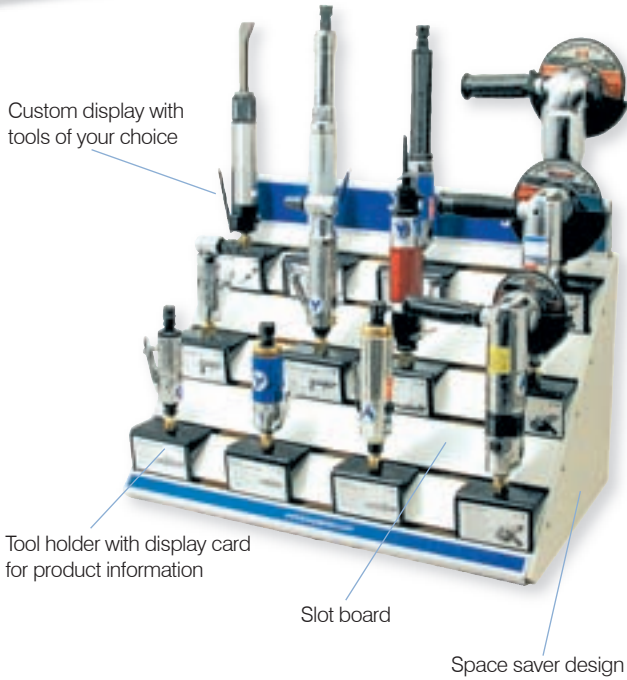

# JOBBER DISPLAY MERCHANDISER

## AIR TOOL

JATDB-12 890625

- Durable plastic material and slot-board for strength
- Space conscious design maximizes return on investment
- Holds 12 tools of your choice:
  - stock exactly the right tools for your business
- Display cards (available on request)
  - provide point of sale information
  - allow for easy restocking
- Wall mount or use as a counter or shelf top display
- Prominently displays tools while offering inventory security
- Measures 24" W x 16" H x 13" D

### Merchandiser Package includes:

- 1 display board (assembly required) c/w:
  - 12 tool holders with display card holders\*
  - Assembly instructions

\* Display cards available on request