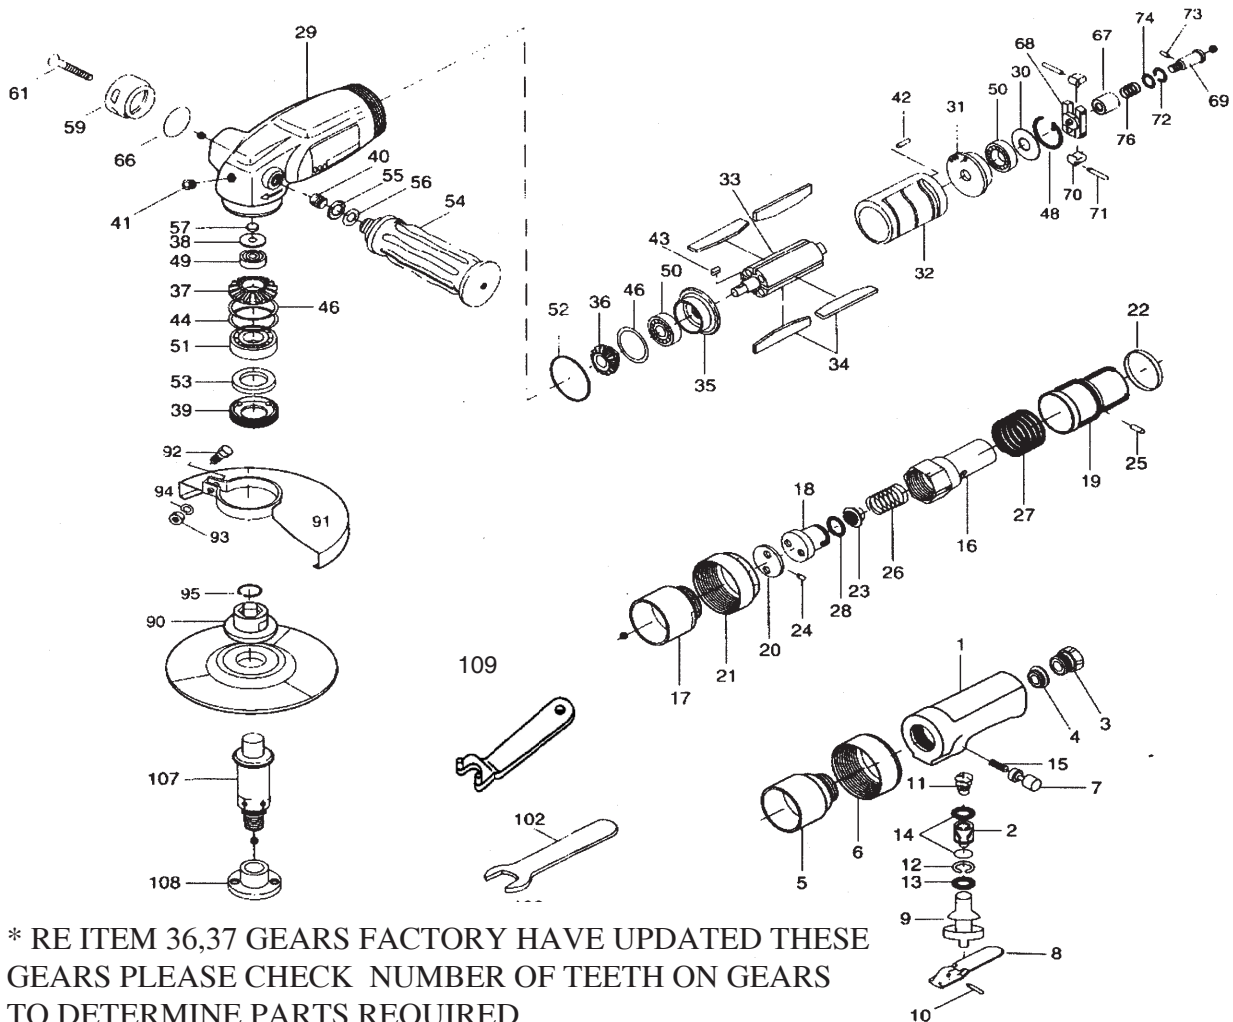

# AG50SD 5" ANGLE GRINDER PRODUCT # 402312

\* RE ITEM 36,37 GEARS FACTORY HAVE UPDATED THESE GEARS PLEASE CHECK NUMBER OF TEETH ON GEARS TO DETERMINE PARTS REQUIRED

REF	PART NUMBER	DESCRIPTION	REQ	REF	PART NUMBER	DESCRIPTION	REQ
01	PUT-AG50SD-01	AG50SD HDLE (LEVERTYPE)	1	46	PUT-AG50SD-46	AG50SD ADJG SPACER (2)	2
02	PUT-AG50SD-02	AG50SD VALVE BUSHING	1	47	PUT-AG50SD-47	AG50SD ADJUSTING SPACER	1
03	PUT-AG50SD-03	AG50SD AIR INLET BUSHING	1	48	PUT-AG50SD-48	AG50SD SNAP RING (30X1)	1
04	PUT-AG50SD-04	AG50SD FILTER	1	49	PB606-2Z	AG50SD BALL BRG	1
05	PUT-AG50SD-05	AG50SD VALVE BODY CONENCTOR	1	50	PB629-2Z	AG50SD BALL BRG	2
06	PUT-AG50SD-06	AG50SD VALVE BODY NUT	1	51	PB6202-2Z	AG50SD BALL BRG	1
07	PUT-AG50SD-07	AG50SD SAFETY PIN	1	52	PUT-AG50SD-52	AG50SD O-RING	1
08	PUT-AG50SD-08	AG50SD VALVE LEVER	1	53	PUT-AG50SD-53	AG50SD FELT RING (22X32X4)	1
09	PUT-AG50SD-09	AG50SD VALVE	1	54	PUT-AG50SD-54	AG50SD DEAD HANDLE	1
10	PUT-AG50SD-10	AG50SD ROLL PIN (3.5X20)	1	55	PUT-AG50SD-55	AG50SD FLAT WASHER (M8)	1
11	PUT-AG50SD-11	AG50SD CONE SPRING (10X16X16)	1	56	PUT-AG50SD-56	AG50SD SPRING WASHER (2-8S)	1