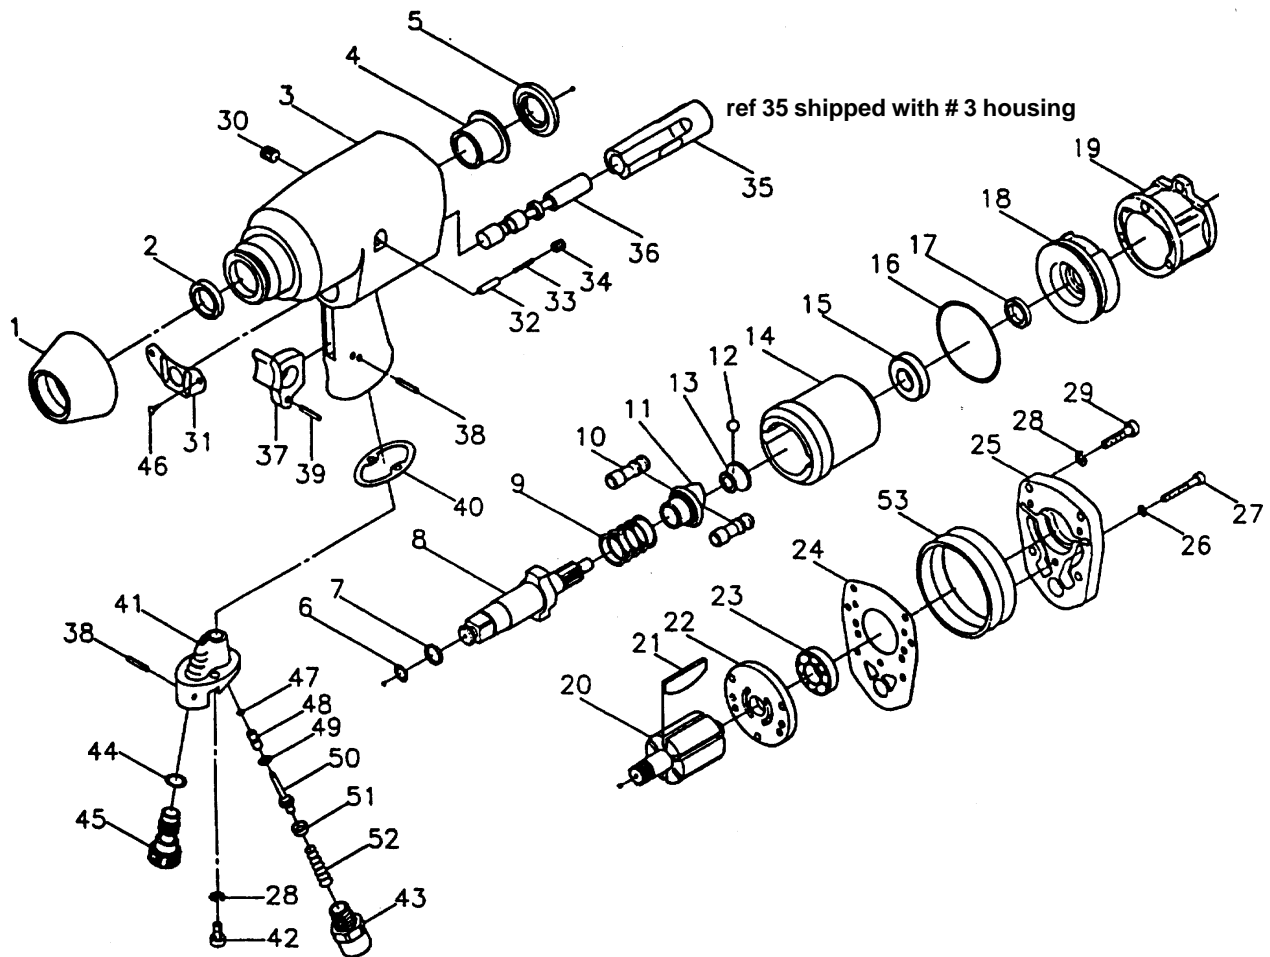

AW500HD 1/2" IMPACT PRODUCT # 400239

REF	PART NUMBER	DESCRIPTION	REQ	REF	PART NUMBER	DESCRIPTION	REQ
1	PUT-302001	AW500HD PROT RUBBER	1	27	PUT-000105	AW500HD CAP SCREW	3
2	PUT-004203	AW500HD OIL SEAL	1	28	PUT-001806	AW500HD SPRING WASHER	6
3	PUT-302002	AW500HD HOUSING	1	29	PUT-000104	AW500HD CAP SCREW	4
4	PUT-302029	AW500HD ANVIL BUSHING	1	30	PUT-000601	AW500HD OIL SEAL	1
5	PUT-302028	AW500HD SPACER	1	31	PUT-392013	AW500HD EXH DEFLECTOR	1
6	PUT-004103	AW500HD O-RING	1	32	PUT-2501032	AW500HD PIN	1
7	PUT-2501040	AW500HD ANVIL COLLAR	1	33	PUT-302027	AW500HD SPRING	1
8A	PUT-302003	AW500HD ANVIL STANDARD	1	34	PUT-000602	AW500HD SET SCREW	1
8B	PUT-302003B	AW500HD ANVIL EXTENDED 2"	1	36	PUT-302015	AW500HD REVERSE VALVE	1
9	PUT-300003	AW500HD SPRING	1	37	PUT-302016	AW500HD TRIGGER	1
10	PUT-300005	AW500HD HAMMER PIN	2	38	PUT-003309	AW500HD SPRING PIN	2
11	PUT-302004	AW500HD CAM	1	39	PUT-003301	AW500HD SPRING PIN	1
12	PUT-003807	AW500HD STEEL BALL	1	40	PUT-302017	AW500HD VALVE BLOCK GSKT	1
13	PUT-302025	AW500HD DRIVE CAM	1	41	PUT-302018	AW500HD VALVE BLOCK	1
14	PUT-302005	AW500HD HAMMER CAGE	1	42	PUT-000102	AW500HD CAP SCREW	2
15	PBR6	AW500HD BALL BRG	1	43	PUT-302023	AW500HD HOSE ADAPTER	1
16	PUT-004120	AW500HD O-RING	1	44	PUT-004107	AW500HD O-RING	1
17	PUT-004204	AW500HD OIL SEAL	1	45	PUT-302019	AW500HD AIR REGULATOR	1
18	PUT-302006	AW500HD FRONT END PLATE	1	46	PUT-000802	AW500HD SELF TAP/SCREW	2
19	PUT-302007	AW500HD CYLINDER	1	47	PUT-004109	AW500HD O-RING	1
20	PUT-302008	AW500HD ROTOR	1	48	PUT-302020	AW500HD VALVE STEM	1
21	PUT-302009	AW500HD ROTOR BLADE	6	49	PUT-004116	AW500HD O-RING	1
22	PUT-302010	AW500HD REAR END PLATE	1	50	PUT-302022	AW500HD THROTTLE VALVE	1
23	PBR8	AW500HD BALL BRG	1	51	PUT-302021	AW500HD O-RING RETAINER	1
24	PUT-302011	AW500HD REAR GASKET	1	52	PUT-302026	AW500HD SPRING	1
25	PUT-302012	AW500HD HOUSING COVER	1	53	PUT-2501044	AW500HD REAR RUBBER	1
26	PUT-001805	AW500HD SPRING WASHER	3	**	905118	AW500HD REP RUBBER	1