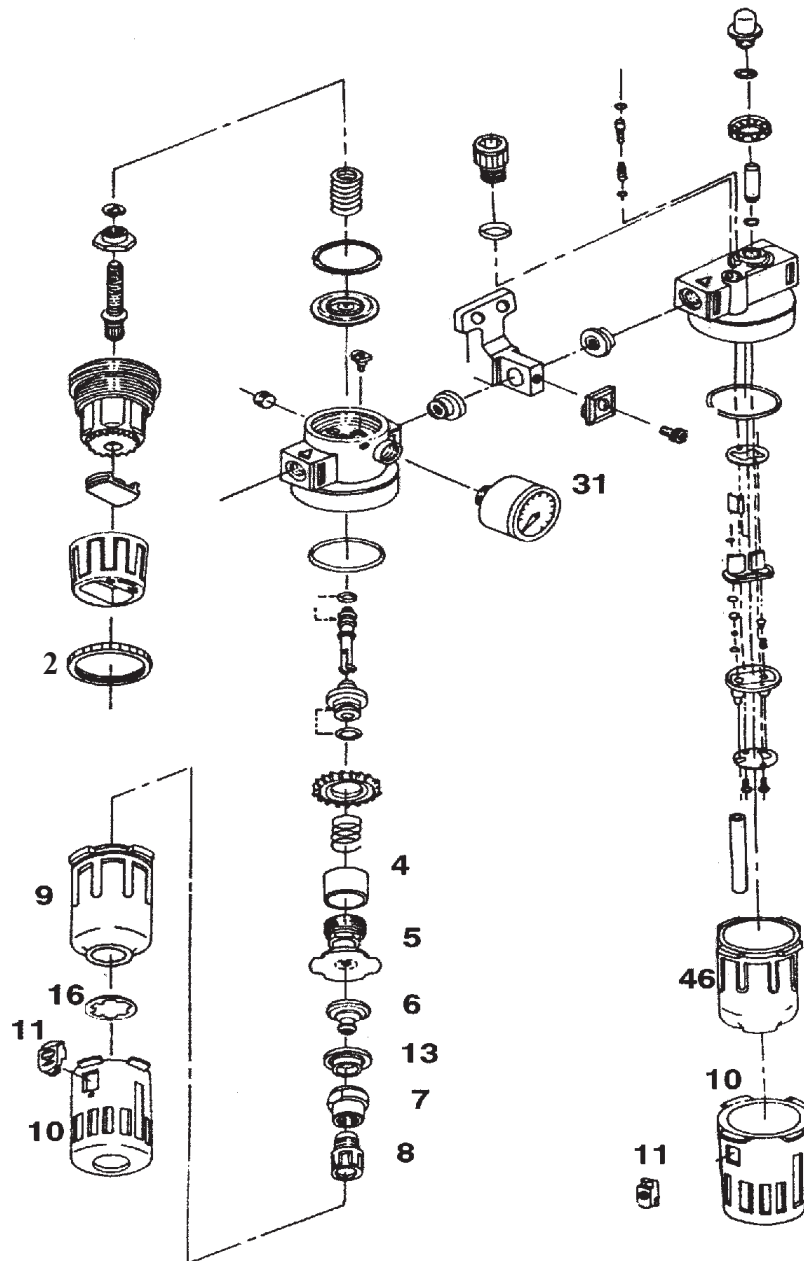

CFRO300/CFRG400 AIR FILTER REG/LUBRICATOR PRODUCT # 408803/7

REF	PART NUMBER	DESCRIPTION	REQ
2	PUT-BF02	CFRO/CFRG O-RING	2
4	PUT-BF04	CFRO/CFRG FILTER ELEMENT	1
5	PUT-BF05	CFRO/CFRG UMBRELLA BAFFLE	1
6	PUT-BF06	CFRO/CFRG DRAIN CAP	1
7	PUT-BF07	CFRO/CFRG DRAIN NUT	1
8	PUT-BF08	CFRO/CFRG DRAIN SCREW	1
9	PUT-BF09	CFRO/CFRG PLASTIC BOWL	1
10	PUT-BF10	CFRO/CFRG BOWL GUARD	1
11	PUT-BF11	CFRO/CFRG PUSH BOTTON KEY	1
13	PUT-BF16	CFRO/CFRG LOCKING RING	1
31	PUT-PG20	CFRO/CFRG PRESSURE GAUGE	1
46	PUT-BL16	CFRO/CFRG PLASTIC BOWL	1