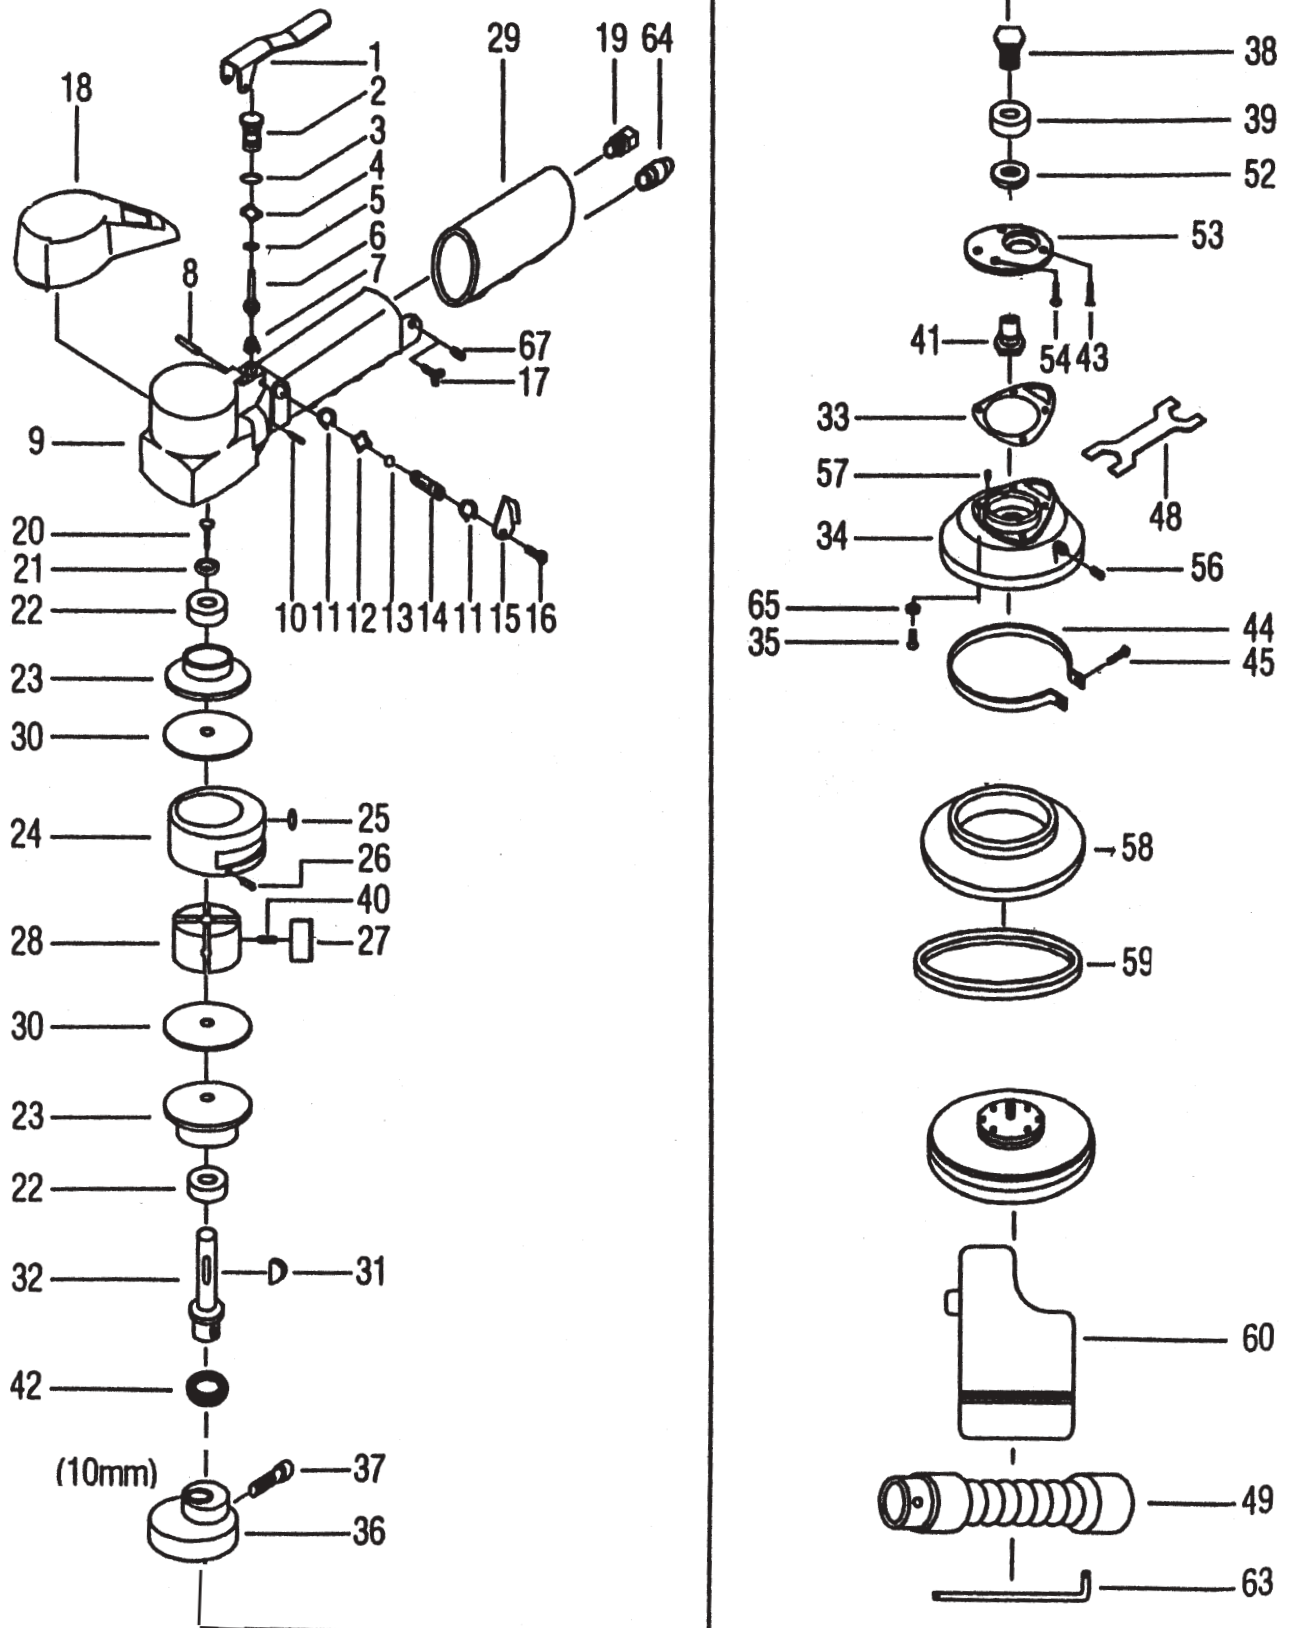

# DA65SG 6" DUAL ACTION SANDER PRODUCT # 403215

REF	PART NUMBER	DESCRIPTION	REQ	REF	PART NUMBER	DESCRIPTION	REQ
1	PUT-DA65SG-1	Lever	1	31	PUT-DA65SG-31	Key-Rotor (4 x 19)	1
2	PUT-DA65SG-2	Valve Seat	1	32	PUT-DA65SG-32	Shaft	1
3	PUT-DA65SG-3	O-ring (8.8 x 2)	2	33	PUT-DA65SG-33	Body Gasket	1
4	PUT-DA65SG-4	Wave Washer	1	34	PUT-DA65SG-34	Base Ring	1
5	PUT-DA65SG-5	O-ring (3.7 x 1.7)	1	35	PUT-DA65SG-35	Fillister ( M5 x 15 )	4
6	PUT-DA65SG-6	Valve	1	36	PUT-DA65SG-36	Balancer ( 10mm)	1
7	PUT-DA65SG-7	Spring	1	37	PUT-DA65SG-37	Hex Bolt (M6 x 20 )	1
8	PUT-DA65SG-8	Roll Pin ( 3x20)	1	38	PUT-DA65SG-38	Bolt	1
9	PUT-DA65SG-9	Body	1	39	PB6201-2RS	Bearing ( 6201UU)	1
10	PUT-DA65SG-10	Pin ( 3.2 x 19 )	1	40	PUT-DA65SG-40	Vane Spring	4
11	PUT-DA65SG-11	Snap Ring (S10)	2	41	PUT-DA65SG-41	Spindle	1
12	PUT-DA65SG-12	Wave Washer	1	42	PUT-DA65SG-42	Felt Ring	1
13	PUT-DA65SG-13	O-ring (6.7 x 1.75)	1	43	PUT-DA65SG-43	Flat Head (M4 x 8 )	2
14	PUT-DA65SG-14	Regulator	1	44	PUT-DA65SG-44	Hoae Clamp	1
15	PUT-DA65SG-15	Regulator Lever	1	45	PUT-DA65SG-45	Fillister (M4 x 15)	1
16	PUT-DA65SG-16	Fillister (M4 x 6 )	1	47	PUT-DA65SG-47	6" 6hole Velcro Pad	1
17	PUT-DA65SG-17	Wing Bolt	1	48	PUT-DA65SG-48	Wrench	1
18	PUT-DA65SG-18	Body Cover	1	49	PUT-DA65SG-49	Vacuum Hose	1
19	PUT-DA65SG-19	Nipple	1	52	PUT-DA65SG-52	Felt Ring	1
20	PUT-DA65SG-20	Flat Heat (M5 x 10)	1	53	PUT-DA65SG-53	Retaining Plate	1
21	PUT-DA65SG-21	Washer	1	54	PUT-DA65SG-54	Fillister (M3 x 8 )	2
22	PB6201-2Z	Bearing (6201ZZ)	2	56	PUT-DA65SG-56	Plug (1/8" PT )	1
23	PUT-DA65SG-23	Bearing Plate	2	57	PUT-DA65SG-57	Set Bolt (M5 x 12 )	4
24	PUT-DA65SG-24	Cylinder	1	58	PUT-DA65SG-58	Rubber Shroud (6")	1
25	PUT-DA65SG-25	O-ring (5.7 x 1.7)	1	59	PUT-DA65SG-59	Fur Gasket	1
26	PUT-DA65SG-26	Roll Pin (3 x 5 )	1	60	PUT-DA65SG-60	Dust Bag	1
27	PUT-DA65SG-27	Vane	4	63	PUT-DA65SG-63	Long Hook	1
28	PUT-DA65SG-28	Rotor	1	64	PUT-DA65SG-64	Exhaust Tube	1
29	PUT-DA65SG-29	Cover	1	65	PUT-DA65SG-65	Set Bolt (M5 x 12 )	4
30	PUT-DA65SG-30	Side Plate	2	67	PUT-DA65SG-67	Spring Washer (S5)	1