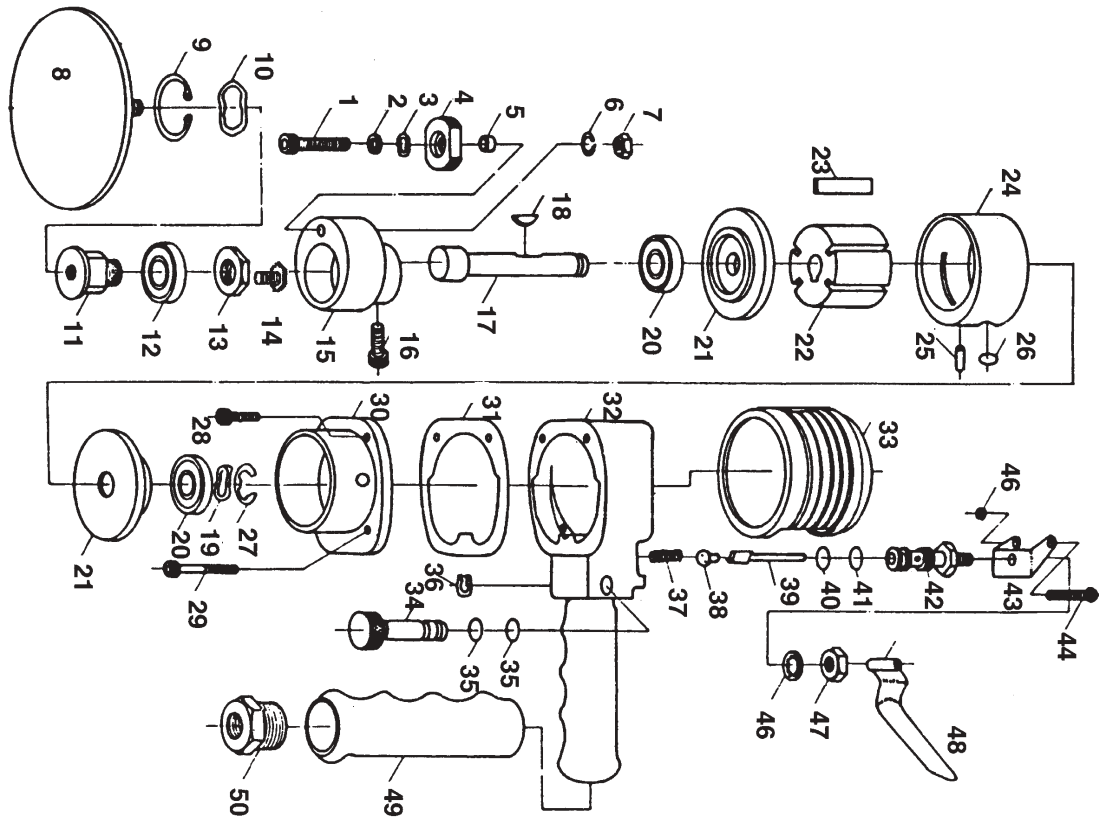

FS127A 6" ORBITAL SANDER PRODUCT # 403203

REF REQ	PART NUMBER	DESCRIPTION	REQ	REF	PART NUMBER	DESCRIPTION	REQ
1	PUT-101101	FS127A SCREW	1	28	PUT-101128	FS127A CAP SCREW (S)	2
2	PUT-119102	FS127A WASHER	1	29	PUT-101129	FS127A CAP SCREW (L)	2
3	PUT-101103	FS127A WASHER WAVE	1	30	PUT-101130	FS127A MOTOR COVER	1
4	PUT-101104	FS127A SPINDLE LOCK	1	30A	PUT-201130	FS127A MOTOR COVER NEW STYLE	1
5	PUT-101105	FS127A SPACER	1	31	PUT-101131	FS127A GASKET	1
6	PUT-101106	FS127A WASHER WAVE	1	32	PUT-101132	FS127A MOTOR HOUSING	1
7	PUT-101107	FS127A HEX NUT	1	32A	PUT-201132	FS127A MOTOR HOUSING NEW STYLE	1
8	PUT-101108	FS127A 5" SANDING PAD	1	33	PUT-101133	FS127A HOUSING COVER	1
8-1	PUT-101108-1	FS127A 6" SANDING PAD	1	34	PUT-101134	FS127A AIR REGULATOR	1
9	PUT-000R344	FS127A RETAINING RING	1	34A	PUT-201134	FS127A AIR REGULATOR NEW STYLE	1
10	PUT-101008	FS127A WASHER WAVE	1	35	PUT-0440180	FS127A O-RING	3
11	PUT-101111	FS127A DRIVE SPINDLE	1	36	PUT-000S074	FS127A RETAINING RING	1
12	PB6201-2Z	FS127A BALL BRG	1	37	PUT-101137	FS127A THROTTLE VALVE SPRING	1
13	PUT-101014	FS127A WASHER WAVE	1	37A	PUT-201137	FS127A THRLE VAL SPRG NEW STYLE	1
14	PUT-101015	FS127A FRONT SCREW	1	38	PUT-101138	FS127A O-RING	1
15	PUT-101115	FS127A ORBITAL HUB	1	38A	PUT-201138	FS127A VALVE BALL	1
16	PUT-101116	FS127A SOCKET SCREW	1	39	PUT-101139	FS127A VALVE STEM	1
16P	PUT-101003	FS127A SPRING WASHER	1	39A	PUT-201139	FS127A VALVE	1
17	PUT-101117	FS127A ROTOR SHAFT	1	40	PUT-101140	FS127A O-RING	1
17A	PUT-201117	FS127A ROT SHAFT NEW STYLE	1	41	PUT-101141	FS127A O-RING	1
18	PUT-101118	FS127A KEY	1	42	PUT-101142	FS127A VALVE BUSHING	1
19	PUT-101119	FS127A WASHER WAVE	1	42A	PUT-201142	FS127A VALVE BUSHING NEW STYLE	1
20	PB6200-2Z	FS127A BALL BRG	2	43	PUT-101143	FS127A BRACKET	1
21	PUT-101121	FS127A END PLATE OLD STYLE	2	43A	PUT-201143	FS127A CARRIER	1
21A	PUT-201121A	FS127A END PLATE NEW STYLE	1	44	PUT-101144	FS127A HINGE SCREW	1
22	PUT-101122	FS127A ROTOR	1	45	PUT-101145	FS127A HEX NUT	1
22A	PUT-201122	FS127A ROTOR NEW STYLE	1	46	PUT-101146	FS127A LOCK WASHER	1
23	PUT-101123	FS127A VANE	5	47	PUT-101147	FS127A HEX NUT	1
23A	PUT-101226	FS127A VANE NEW STYLE	5	48	PUT-101148	FS127A THROTTLE LEVER	1
24	PUT-101124	FS127A CYLINDER	1	48P	PUT-0025200	FS127A LEVER PIN	1
25	PUT-0030060	FS127A LOCATING PIN	1	49	PUT-101149	FS127A HANDLING COVER	1
26	PUT-0700200	FS127A O-RING	1	49A	PUT-201149	FS127A HANDLING COVER	1
27	PUT-000S100	FS127A RETAINING RING	1	50	PUT-101150	FS127A INLET BUSHING	1
xx	PUT-FS127A-51	FS127A SAFETY SHROUD	1				