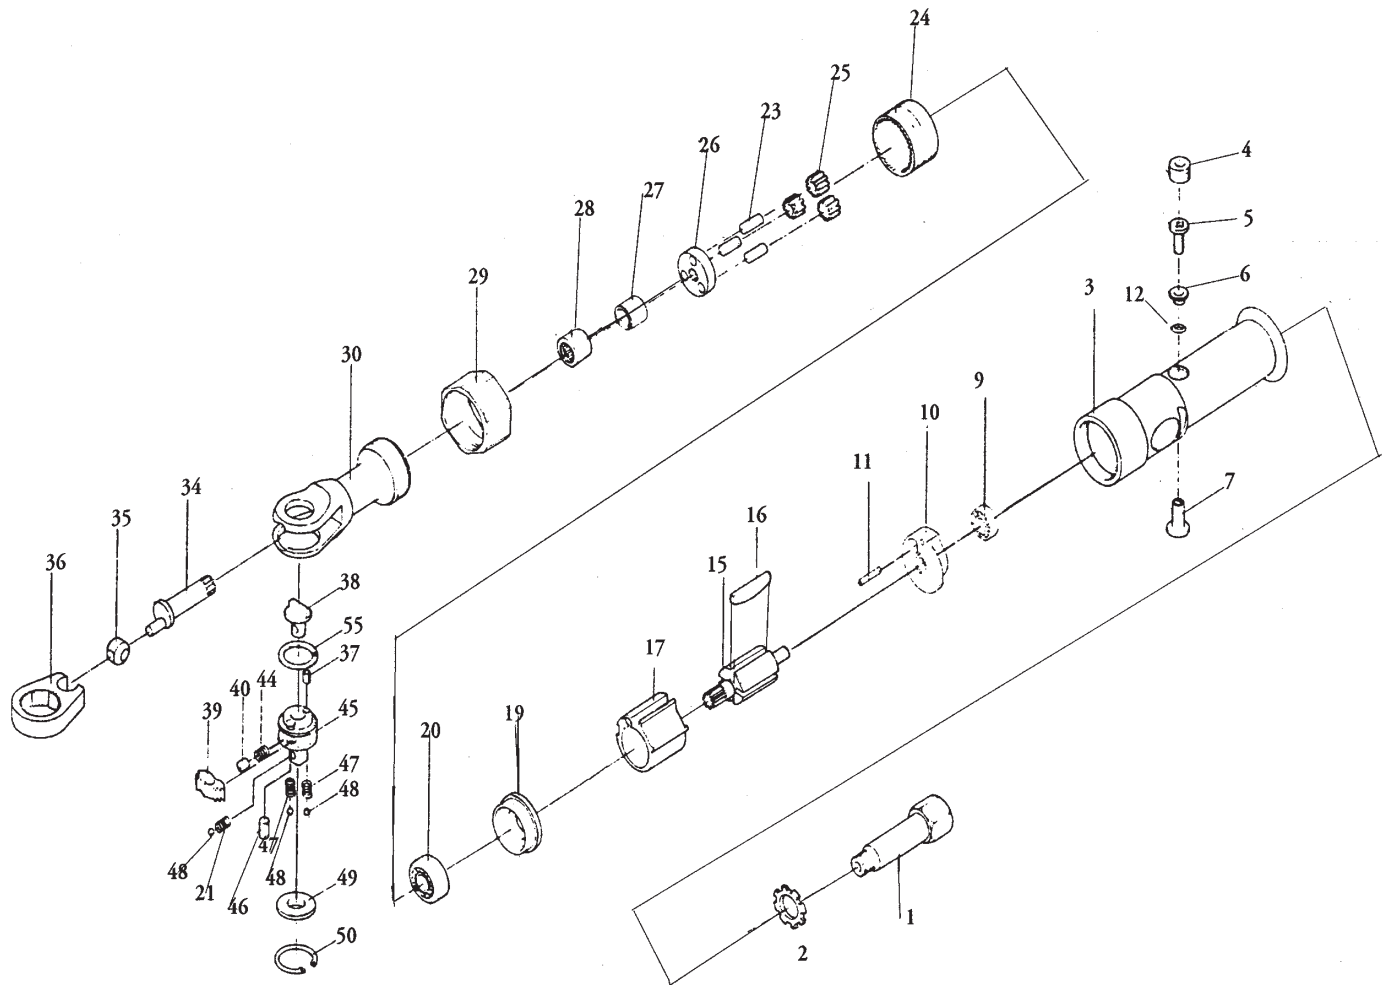

RW250B 1/4" RATCHET WRENCH PRODUCT # 400005

REF	PART NUMBER	DESCRIPTION	REQ	REF	PART NUMBER	DESCRIPTION	REQ
1	PUT-AR14001	RW250B INTAKE ADAPTER	1	26	PUT-AR14026	RW250B IDLER SPINDLE	1
2	PUT-AR14002	RW250B DEFLECTOR	1	27	PUT-AR14027	RW250B BUSHING	1
3	PUT-AR14N03	RW250B MOTOR HOUSING	1	28	PUT-AR14028	RW250B NEEDLE BEARING	1
4	PUT-VP70002	RW250B PLUG	1	29	PUT-AR14029	RW250B CLAMP NUT	1
5	PUT-S430088	RW250B VALVE STEM	1	30	PUT-AR14L30	RW250B RATCHET HOUSING	1
6	PUT-AR14006	RW250B VALVE WASHER	1	34	PUT-AR14034	RW250B CRANK SHAFT	1
7	PUT-AR14007	RW250B VALVE BUTTON	1	35	PUT-AR14035	RW250B DRIVE BUSHING	1
8	PB696-2Z	RW250B BRG	1	36	PUT-AR14L36	RW250B YOKE	1
10	PUT-AR14B10	RW250B REAR END PLATE	1	37	PUT-SP20060	RW250B SPRING PIN KIT	1
11	PUT-SP25140	RW250B SPRING PIN	1	38	PUT-AR14L38	RW250B REVERSE BUTTON KIT	1
12	PUT-ORP0030	RW250B O-RING	1	39	PUT-AR14L39	RW250B RATCHET PAWL KIT	1
15	PUT-AR14A13	RW250B ROTOR	1	40	PUT-AR14L40	RW250B SPRING CAP KIT	1
16	PUT-AR14A14	RW250B ROTOR BLADE	4	44	PUT-AR14L44	RW250B SPRING KIT	1
17	PUT-AR14017	RW250B CYLINDER	1	45	PUT-AR14L45	RW250B RATCHET ANVIL KIT	1
19	PUT-AR14019	RW250B FRONT END PLATE	1	46	PUT-NR33090	RW250B NEEDLE ROLLER KIT	1
20	PB608-2Z	RW250B BRG	1	47	PUT-AR14047	RW250B SPRING (2) KIT	2
21	PUT-AR-14021	RW250B SPRING	1	48	PUT-SB004	RW250B BALL (3) KIT	3
23	PUT-NR30130	RW250B NEEDLE ROLLER	1	49	PUT-AR14L49	RW250B THRUST WASHER KIT	1
24	PUT-AR14024	RW250B INTERNAL GEAR	1	50	PUT-RTW022	RW250B INTERNAL STOP RING KIT	1
25	PUT-AR14025	RW250B IDLER GEAR	3	55	PUT-AR14L55	RW250B WASHER KIT	1
				*	PUT-AARHK250	RW250B RATCHET HEAD KIT	1