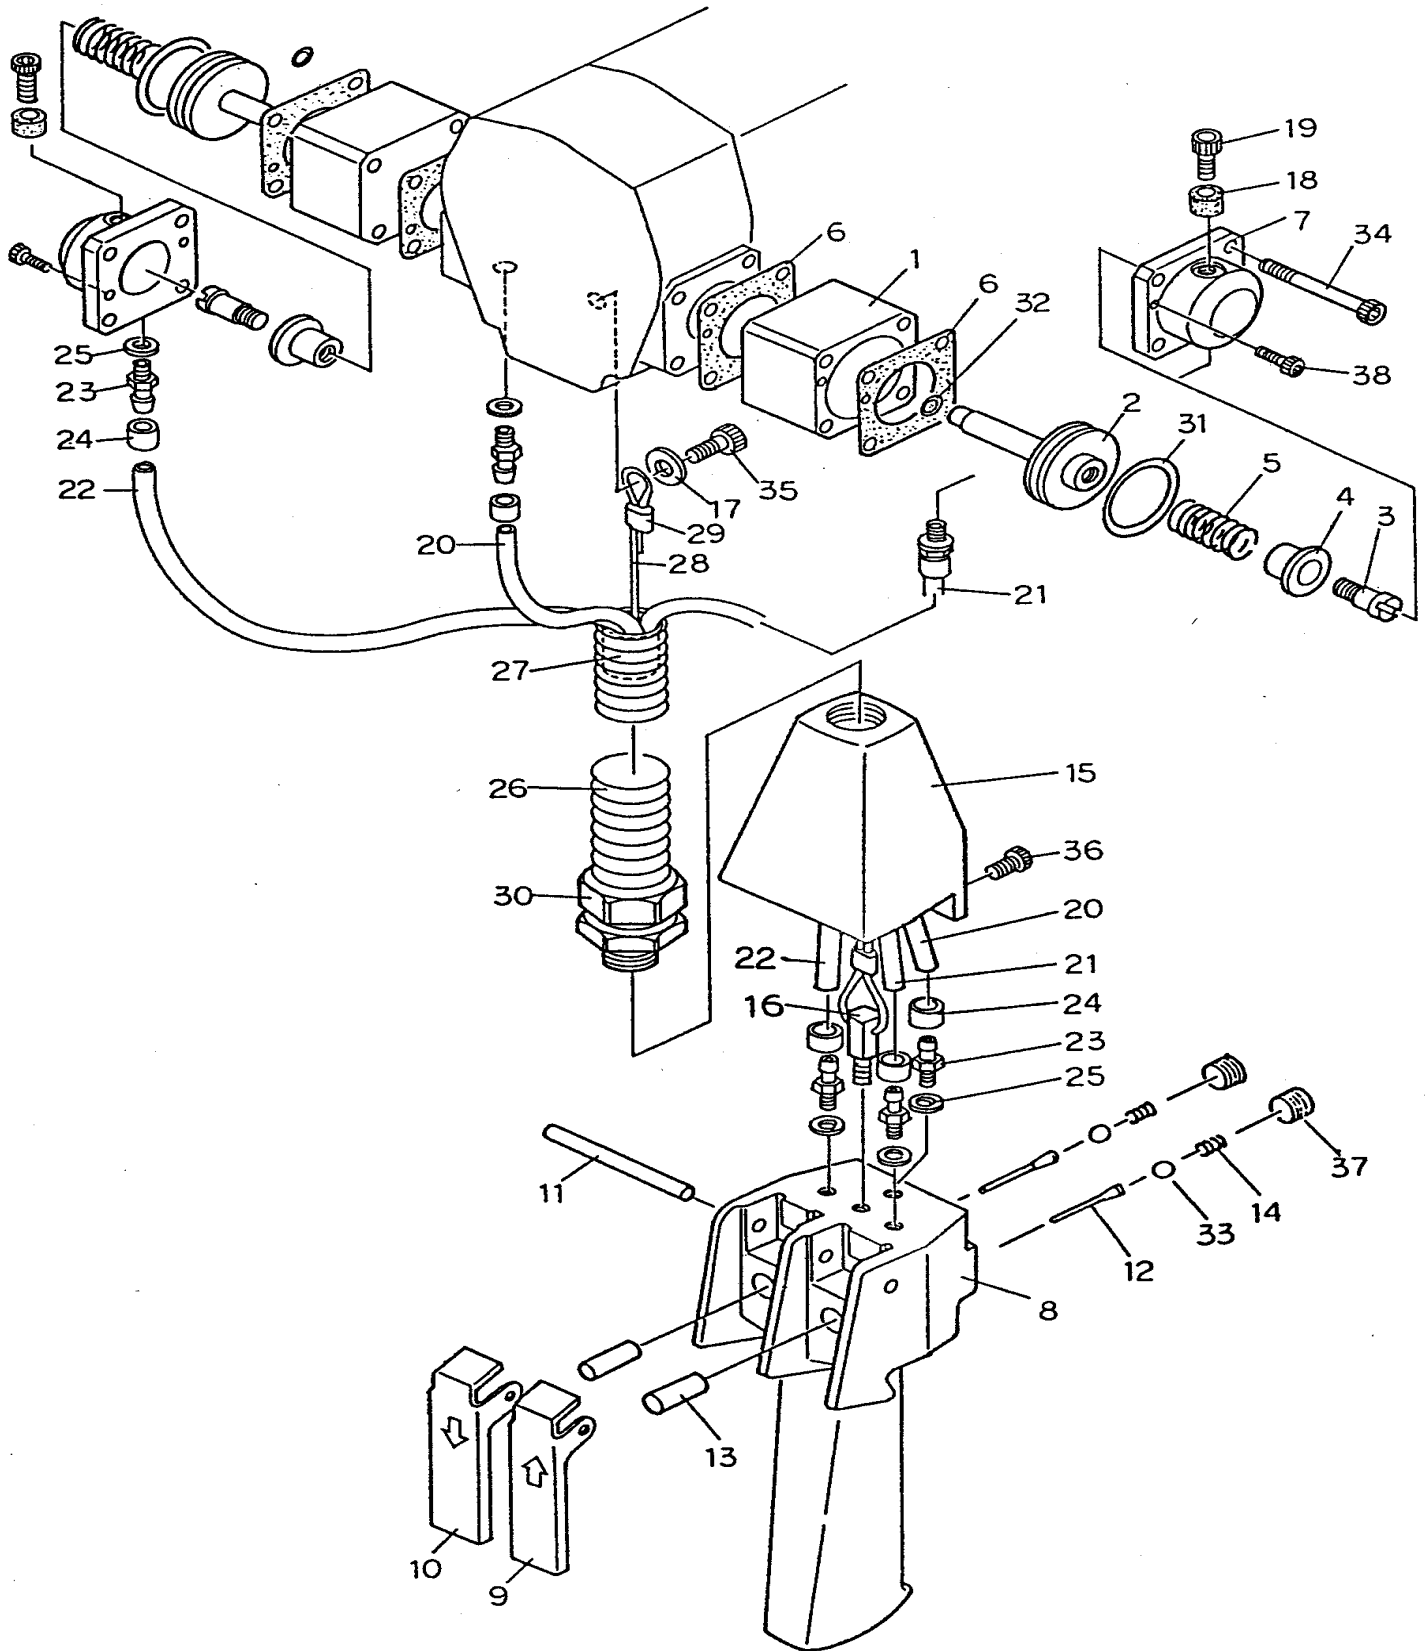

JET AIR HOIST PRODUCT # 109040 109042 109044

JET AIR HOIST PRODUCT # 109040 109042 109044

AIR HOIST PULL CORD

REF	PART	DESCRIPTION	REQ
1	PSS-1331472080	CONTROL ARM	1
2-1	PSS-13314772091	CONTROL HANDLE (RED)	1
2-2	PSS-13314772092	CONTROL HANDLE (GREEN)	1
3-1	PSS-9523010500	NYLON ROPE (RED)	1
3-2	PSS-9523020500	NYLON ROPE (GREEN)	1

AIR HOIST CHAIN BUCKET ASSY

REF	PART	DESCRIPTION	REQ
1	PSS-CB-A	CHAIN BUCKET 10"	1
1	PSS-CB-B	CHAIN BUCKET 18"	1
1	PSS-CB-C	CHAIN BUCKET 25"	1
2	PSS-90031008070	SOCKET HEAD SCREW	1
3	PSS-90031006016	SOCKET HEAD SCREW	2
4	PSS-90540008100	U NUT	1
5	PSS-90300006200	SPRING WASHER	2

LOWER HOOK AH100C

REF	PART	DESCRIPTION	REQ
1	PSS-13354891330	LOWER HOOK	1
2	PSS-13314825290	SAFTEY PLATE ASSY	1
3	PSS-13353890670	HOOK CASE	1
4	PSS-13354891080	IDLE CHAIN WHEEL	1
5	PSS-13354891090	HOOK RING	1
6	PSS-13344891110	CHIN STOPPER	1
7	PSS-13354891100	CHAIN HANGER PIN	1
8	PSS-13314791440	WASHER	1
9	PSS-91010206006	BALL BEARING	2
10	PSS-99010005160	STEEL BALL	8
11	PSS-90031010040	HEX SOCKET HEAD SCREW	2
12	PSS-90031006016	HEX SOCKET HEAD SCREW	1
13	PSS-90500010100	HEX NUT	2
14	PSS-90300010200	SPRING WASHER	2
15	PSS-90702025016	SPLIT PIN	1
16	PSS-95210106319	LINK CHAIN	FT

LOWER HOOK ASSY MODEL AH-25C AH50 C

REF	PART	DESCRIPTION	REQ
1	PSS-13314825320	LOWER HOOK	1
2	PSS-13314825290	SAFTEY PLATE COMPLETE	1
4	PSS-13314771800	HOOK HOLDER	1
5	PSS-13314771810	HOOK HOLDER SLEEV	1
6	PSS-13314771820	WASHER	1
7	PSS-13314771840	LOCKING RING (B)	1
8	PSS-13344891100	CHAIN STOPPER	1
10	PSS-13314772960	HOOK HOLDER PIN	1
11	PSS-95210106319	LINK CHAIN	FT
12	PSS-99010005160	STEEL BALL	8
15	PSS-13314791440	WASHER	1
17	PSS-90031006016	HEX SOCKET HEAD SCRER	1