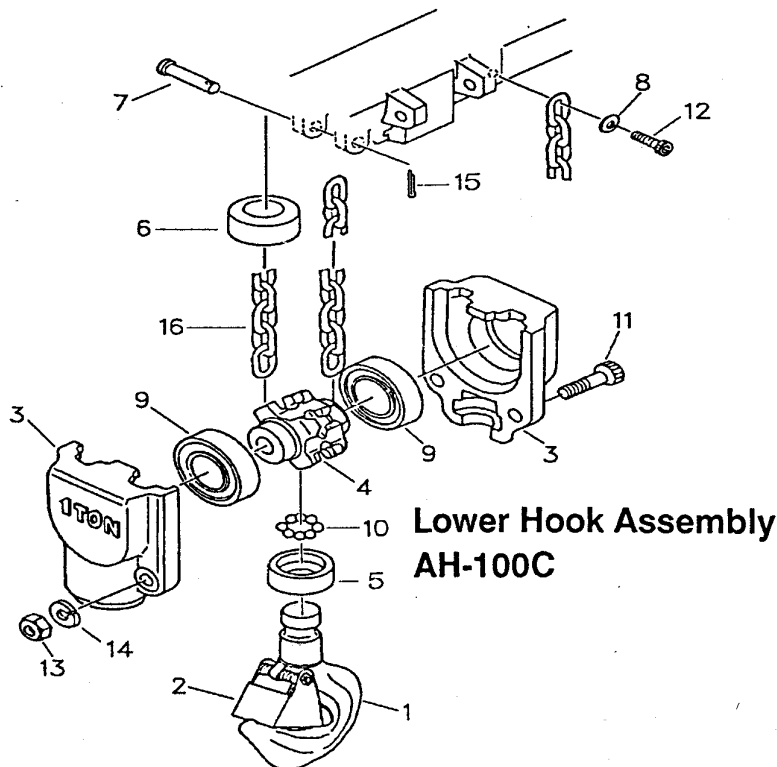

**Lower Hook Assembly
AH-100C**