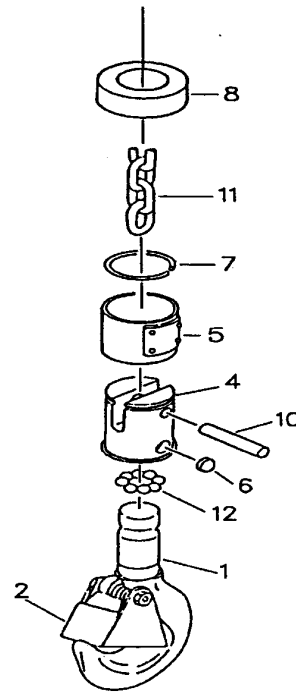

JET AIR HOIST PRODUCT # 109040 109042 109044

**Lower Hook Assembly
AH-25C, AH-50C**