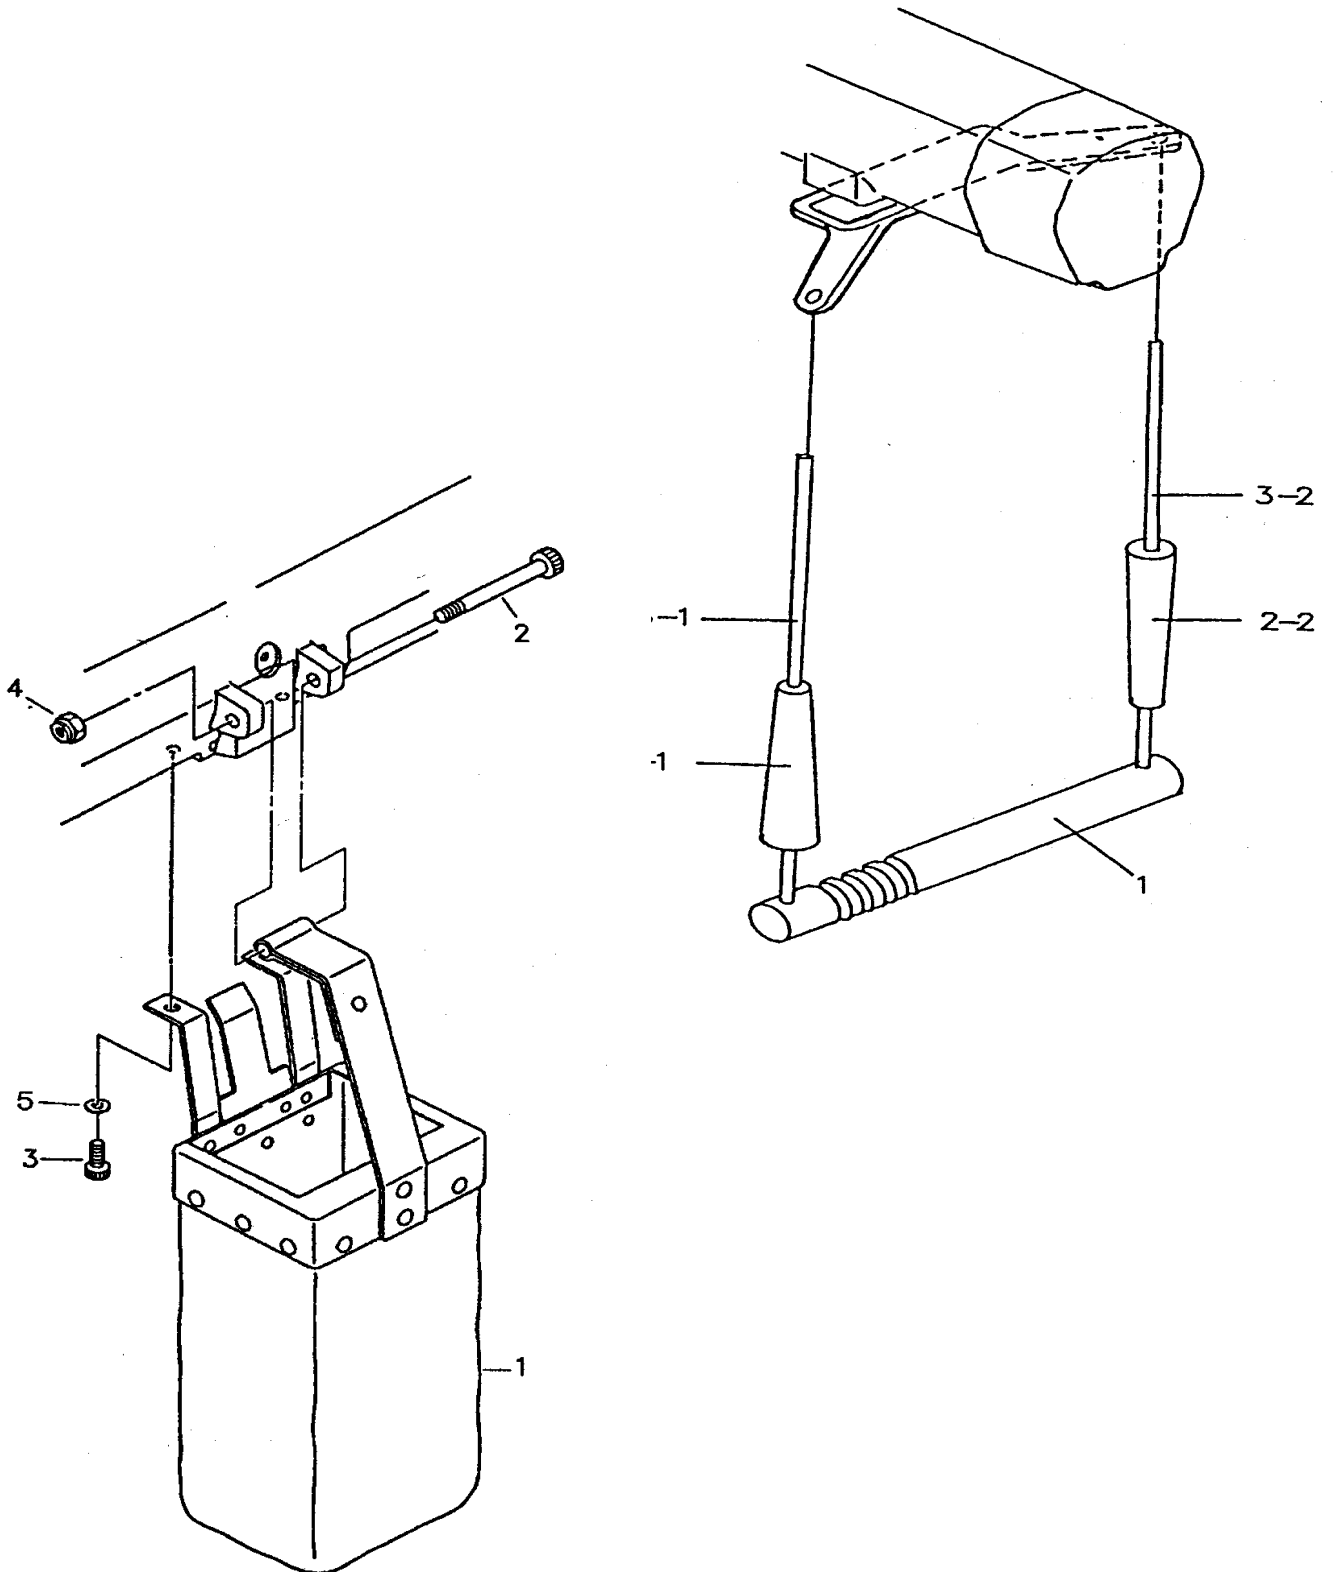

# JET AIR HOIST PRODUCT # 109040 109042 109044

# JET AIR HOIST PRODUCT # 109040 109042 109044

**JET AIR HOIST PRODUCT # 109040 109042 109044**

**Lower Hook Assembly  
AH-25C, AH-50C**

**Lower Hook Assembly  
AH-100C**

## AIR HOIST PULL CORD

REF	PART	DESCRIPTION	REQ
1	PSS-1331472080	CONTROL ARM	1
2-1	PSS-13314772091	CONTROL HANDLE (RED)	1
2-2	PSS-13314772092	CONTROL HANDLE (GREEN)	1
3-1	PSS-9523010500	NYLON ROPE (RED)	1
3-2	PSS-9523020500	NYLON ROPE (GREEN)	1