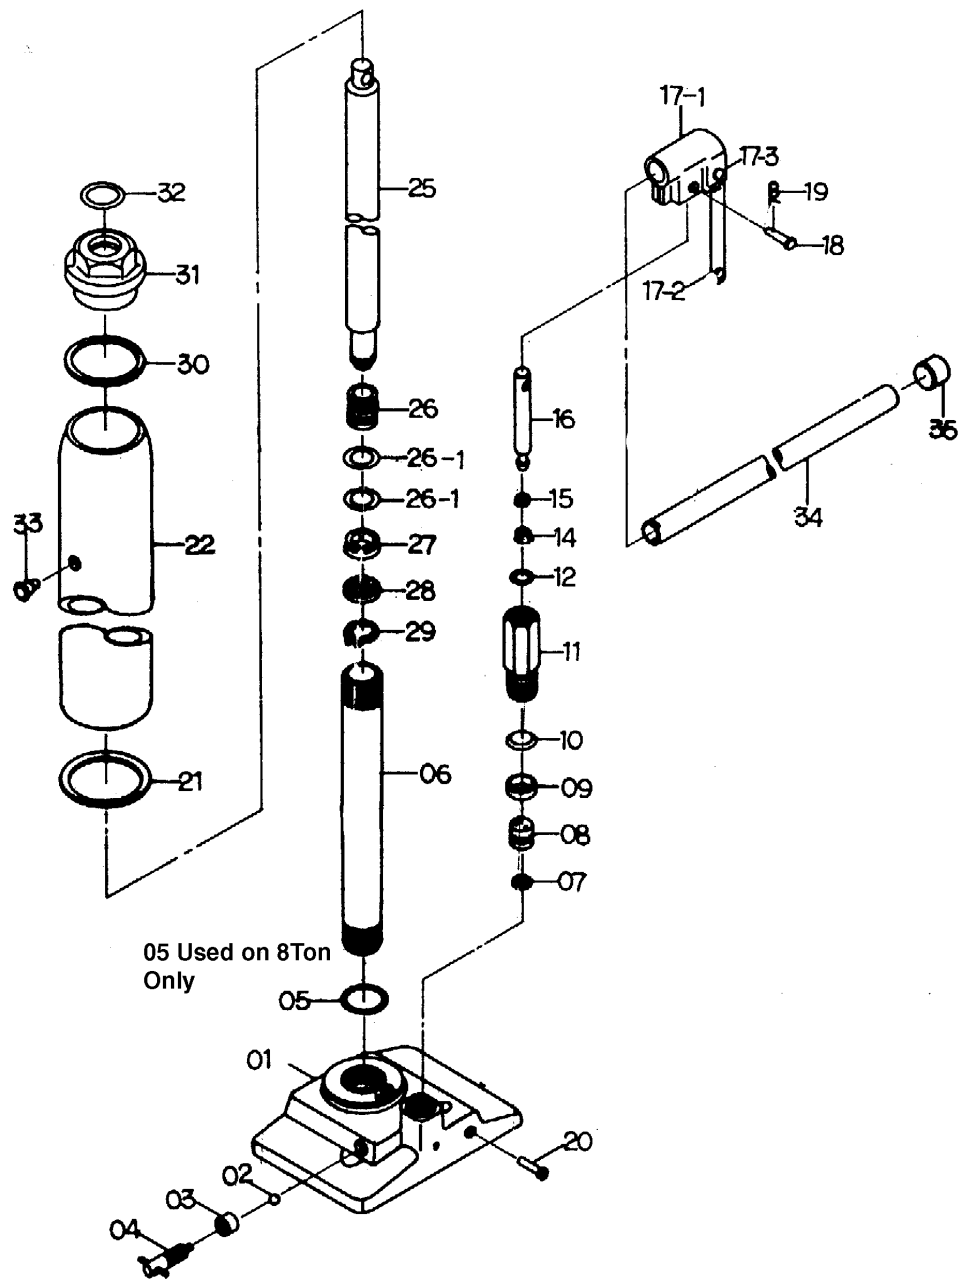

JET LONG RAM JACK PRODUCT # 141204 141206

JET LONG RAM JACK PRODUCT # 141204 141206

REF	PART NUMBER	DESCRIPTION
01	PUTLRJ31	BASE
10	PUTLRJ310	WASHER
11	PUTLRJ311	PUMP CYLINDER
12	PUTLRJ312	O RING
14	PUTLRJ314	CUP SEAL
15	PUTLRJ315	B/U RING W#14:C/U PUTLRJ815
16	PUTLRJ316	PUMP PLUNGER
17-1	PUTLRJ317	HANDLE SLEEVE ASSY.W 17-2 17-3
18	PUTLRJ318	PIN
19	PUTLRJ319	CLIP
02	PUTLRJ32	BALL (1/4")
20	PUTLRJ320	SCREW
21	PUTLRJ321	PACKING
22	PUTLRJ322	RESERVOIR
25	PUTLRJ325	RAM
26	PUTLRJ326	RETAINER c/w26-1,O RING
26-1	PUTLRJ3261	SEE: PUTLRJ326
27	PUTLRJ327	CUP SEAL
28	PUTLRJ328	CAP WASHER
29	PUTLRJ329	SNAP RING C
03	PUTLRJ33	SEAL
31	PUTLRJ331	TOP NUT
32	PUTLRJ332	O RING
33	PUTLRJ333	FILER PLUG: USE PUTLRJ833
34	PUTLRJ334	HANDLE ASSY.
04	PUTLRJ34	RELEASE VALVE
06	PUTLRJ36	CYLINDER
07	PUTLRJ37	WASHER
08	PUTLRJ38	CHECK VALVE KIT
09	PUTLRJ39	SEAL
XX	PUTLRJ3RK	REPAIR KIT INCLUDES

02,03,09,12,14,15,19,21,26-1,27,29,32,33

REF	PART NUMBER	DESCRIPTION
01	PUTLRJ81	BASE
10	PUTLRJ810	WASHER
11	PUTLRJ811	PUMP CYLINDER
12	PUTLRJ812	O RING
14	PUTLRJ814	CUP SEAL incl w/#15
15	PUTLRJ815	BACK UP RING:EXH USE PUTLRJ315
16	PUTLRJ816	PUMP PLUNGER:USE PUTLRJ316
17-1	PUTLRJ817	HANDLE SLEEVE ASSY.W 17-2 17-3
18	PUTLRJ818	PIN
19	PUTLRJ819	CLIP
02	PUTLRJ82	BALL (1/4")
20	PUTLRJ820	SCREW
21	PUTLRJ821	PACKING
22	PUTLRJ822	RESERVOIR
25	PUTLRJ825	RAM
26	PUTLRJ826	RETAINER c/w26-1,O RING
27	PUTLRJ827	CUP SEAL
28	PUTLRJ828	CAP WASHER
29	PUTLRJ829	SNAP RING C
03	PUTLRJ83	SEAL
30	PUTLRJ830	PACKING
31	PUTLRJ831	TOP NUT
32	PUTLRJ832	O RING
33	PUTLRJ833	FILLER PLUG
34	PUTLRJ834	HANDLE ASSY.
04	PUTLRJ84	RELEASE VALVE:USE PUTLRJ34
06	PUTLRJ86	CYLINDER
07	PUTLRJ87	WASHER
08	PUTLRJ88	CHECK VALVE KIT
09	PUTLRJ89	SEAL
XX	PUTLRJ8RK	REPAIR KIT

INCLUDES 02,03,05,09,12,14,15,19,21,26-1,27,29,30,32,33