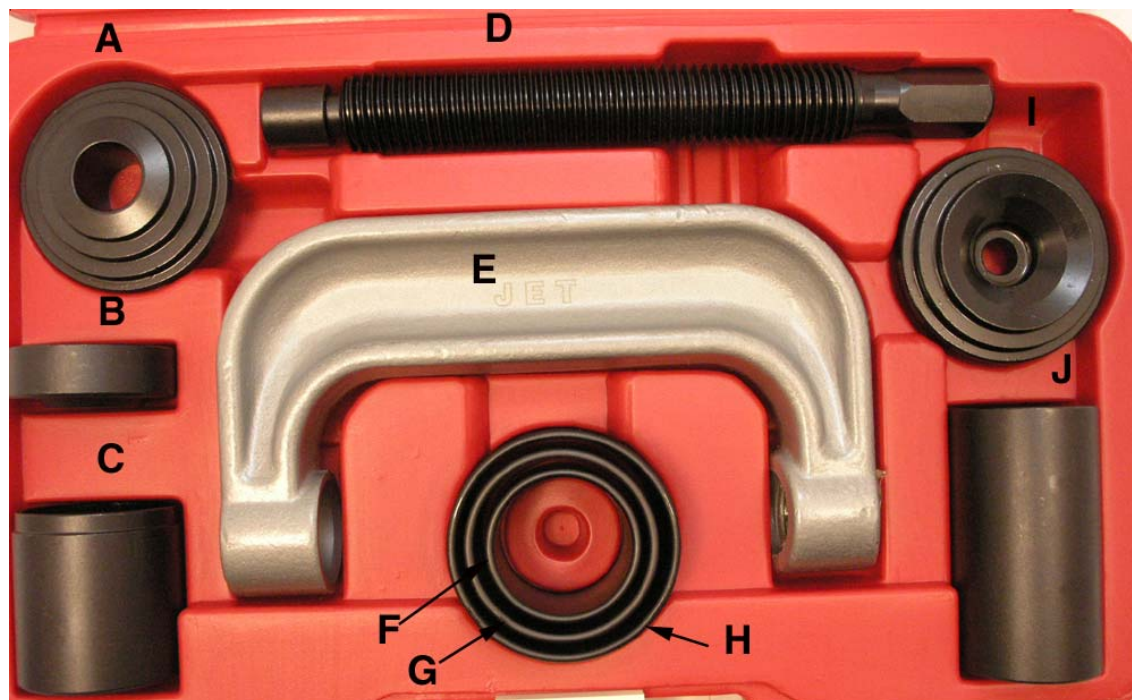

4WD BALL JOINT SERVICE SET PRODUCT # H3537

PART NUMBER	DESCRIPTION
PH3537-A	INSTALLADAPTOR
PH3537-B	INSTALL CUP ADAPTOR
PH3537-C	RECEIVING CUP
PH3537-D	SCREW
PH3537-E	C-FRAME
PH3537-F	RECEIVER TUBE 1-34" X 2"
PH3537-G	RECEIVER TUBE 1-3/4" X 2-1/2"
PH3537-H	RECEIVER TUBE 2-1/4" X 3"
PH3537-I	REMOVALADAPTOR
PH3537-J	INSTALLING CUP